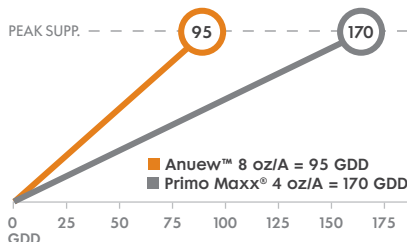

Anuew™

PLANT GROWTH REGULATOR

SOLUTION FOR // WARM-SEASON TURFGRASS

FASTER SUPPRESSION IS ONLY THE BEGINNING

In warm-season species, Anuew™ works differently than Primo Maxx® and many superintendents in the south are turning to a mix of Anuew and Primo. Reasons include faster suppression, forgiving collar regulation, and improved appearance and playability – making both managers and members very happy.

REGULATE BETTER WITH FASTER SUPPRESSION + GREENER COLOR

Anuew enters the plant quicker and its softer chemistry results in less bronzing.

PEAK SUPPRESSION: Bermudagrass trials at NCSU, TN and GSSU. BRONZING PLOTS: Bermuda greens, NC, 2015