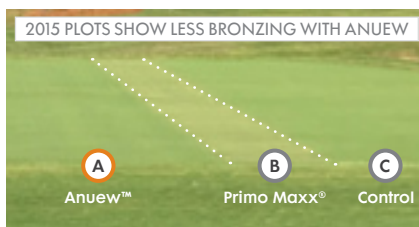

Anuew™

PLANT GROWTH REGULATOR

SOLUTION FOR // WARM-SEASON TURFGRASS

FASTER SUPPRESSION IS ONLY THE BEGINNING

In warm-season species, Anuew™ works differently than Primo Maxx® and many superintendents in the south are turning to a mix of Anuew and Primo. Reasons include faster suppression, forgiving collar regulation, and improved appearance and playability – making both managers and members very happy.

REGULATE BETTER WITH FASTER SUPPRESSION + GREENER COLOR

Anuew enters the plant quicker and its softer chemistry results in less bronzing.

PEAK SUPPRESSION: Bermudagrass trials at NCSU, TN and GSSU. BRONZING PLOTS: Bermuda greens, NC, 2015