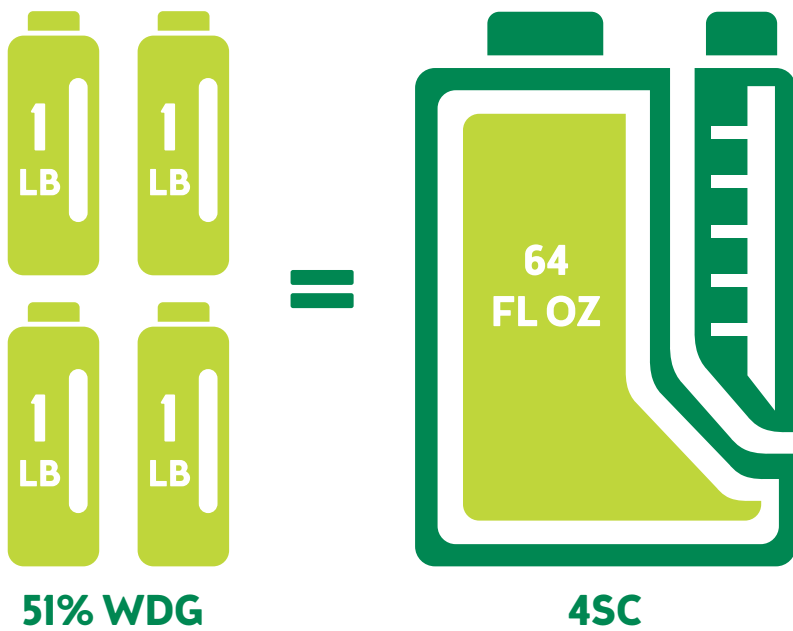

SureGuard®
HERBICIDE

SureGuard® SC
HERBICIDE

SIMPLE, EASY CONVERSION

EQUIVALENT RATES

1 level tsp WDG

0.1 FL OZ SC

WDG & SC

8 - 12 oz per acre