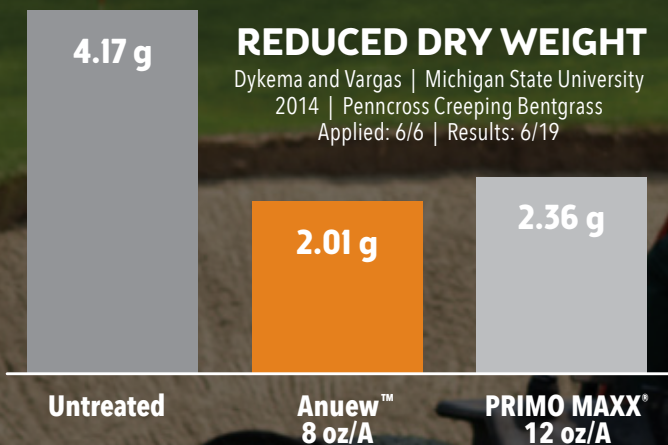

# REALIZE ANUEW™ SUCCESS.

FIRST EPA APPROVED LABEL  
WITH GDD MODEL APPLICATION  
*track it on* [GREENKEEPERAPP.COM](http://GREENKEEPERAPP.COM)

## FEWER CLIPPINGS

### REDUCED DRY WEIGHT

Dykema and Vargas | Michigan State University  
2014 | Penncross Creeping Bentgrass  
Applied: 6/6 | Results: 6/19