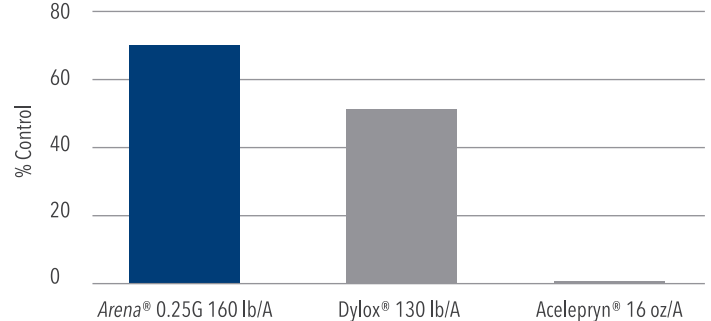

Arena Curative White Grub Control

Treatments applied October 10 to 3rd instar Masked Chafer
Evaluated October 24
R. Youngman, Virginia Tech University

Your Nufarm Technical Service Team members are always available to answer any questions you may have on the best choice for curative grub control.

Jason Fausey
Director Technical Service
Jason.Fausey@us.nufarm.com
(419) 307-7666

Rick Fletcher
Technical Service Manager
Rick.Fletcher@us.nufarm.com
(856) 296-0422

Grow a better tomorrow.