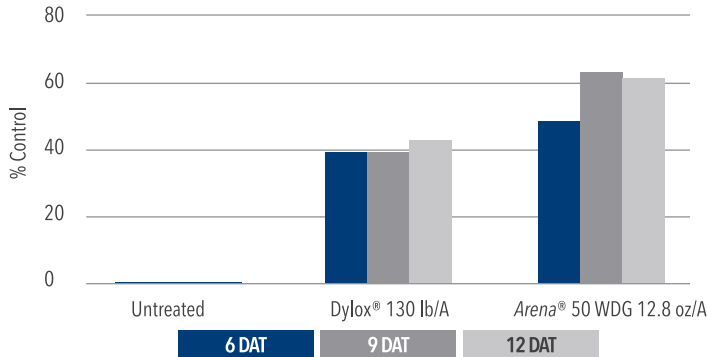

Arena® INSECTICIDE¹

Fall Curative Grub Control

Arena® Insecticide delivers superior curative control of white grubs. *Arena* does not need to be immediately watered-in, saving you time and labor. And with its superior residual activity, *Arena* brings peace of mind. When other shorter residual insecticides require retreatment, *Arena* lasts – even when grubs move below the treatment zone for weeks before coming back up to damage turf roots.

Arena is available in two formulations and delivers:

- Controls a broader spectrum of white grubs, including masked chafer and Oriental beetle
- Curative and preventive control of white grubs
- Longest residual grub control regardless of application timing
- Broad-spectrum control of other soil- and surface-feeding insects like nuisance ants, billbugs and chinch bugs
- Available as a 50 WDG and a 0.25 G formulation

White Grubs Controlled	Application Rate	Application Timing
• Asiatic Garden Beetle • European chafer • Japanese beetle • Oriental beetle • Masked chafer	50 WDG: 9.6 - 12.8 oz/A 0.25 G: 120 - 160 lbs/A	• Apply when evidence of grub activity is noted - August through October • Best control and turf protection achieved if applied prior to third instar • Use upper end of rate range in post hatch applications • Use of recommended water volumes will ensure consistent control

ARENA = SUPERIOR CURATIVE GRUB CONTROL

Arena Speed Of Activity - Curative Applications

Treatments applied on September 20 to 3rd instar Northern Masked Chafer
D. Sheltar, Ohio State University