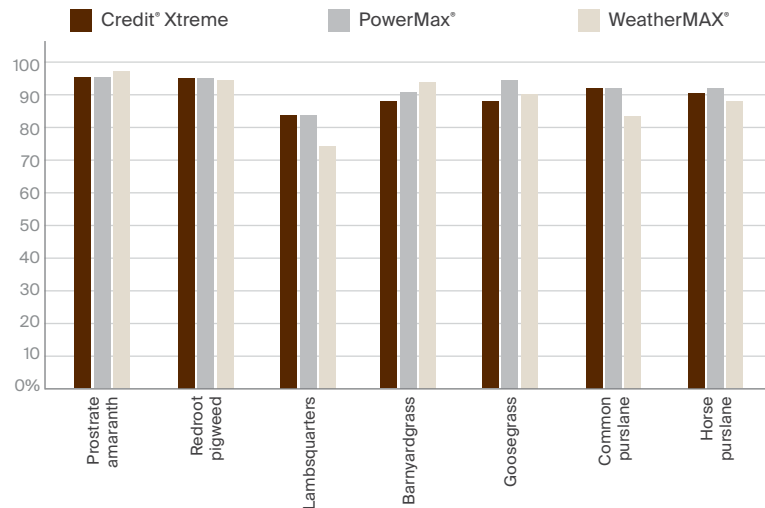

KEY WEEDS CONTROLLED

(See product label for complete list)

Many tough weeds like lambsquarters and velvetleaf

USE SUMMARY

RAINFASTNESS

Radiograph photography taken 48 hours after treatment shows Credit Xtreme moves into the plant quickly. Barley leaves were treated with active ingredient and the uptake was measured. The rate of uptake was similar for Credit Xtreme and the Roundup® brand.

Credit Xtreme

Roundup WeatherMAX®

Red color denotes glyphosate movement in plants. Source: Independent research

Credit Xtreme Rainfastness vs. Roundup Products

Rain applied 60 minutes after treatment and control measured 21 days later.