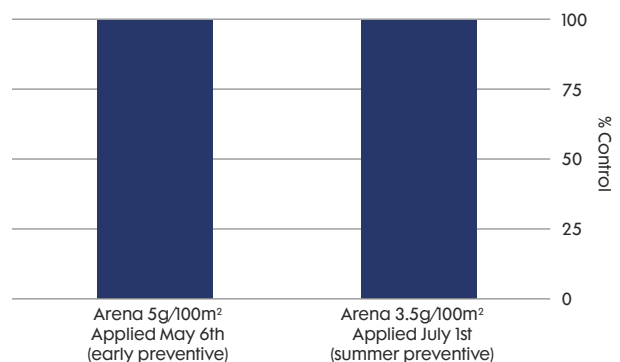

Arena® 50 WDG

INSECTICIDE

LONGEST-LASTING PREVENTIVE CONTROL— EARLY INSTAR GRUBS.

Arena® 50 WDG Insecticide provides the longest residual control of white grubs and maximum application flexibility when applied anytime from May 1st to July 15th at 5g/100m² (see below). Arena doesn't need to be immediately watered-in, saving you time and labor. Plus, Arena consistently outperforms Merit® Insecticide, especially in early-season applications.

ARENA DELIVERS CONTROL YOU CAN COUNT ON

- Superior and consistent white grub control, including European and Northern masked chafer
- Longest residual grub control
- Preventive and curative grub control
- Broad-spectrum control of other tough soil- and surface-feeding insects such as annual bluegrass weevil, crane fly (leather jacket) larvae, billbugs and chinch bugs

APPLICATION INFORMATION

INSECTS CONTROLLED	APPLICATION RATE	APPLICATION TIMING
WHITE GRUBS: European Chafer Japanese Beetle Masked Chafers Oriental Beetle	5g/100m²	May to June 1st
	3.5-5g/100m²	June 1st to July 15th
	5g/100m²	After July 15th (curative)

SUPERIOR PREVENTIVE GRUB CONTROL

Arena offers rate and timing flexibility to fit both your budget and work schedule, without giving up excellent preventive white grub control.

Source: D. Sheltar, The Ohio State University (unpublished)